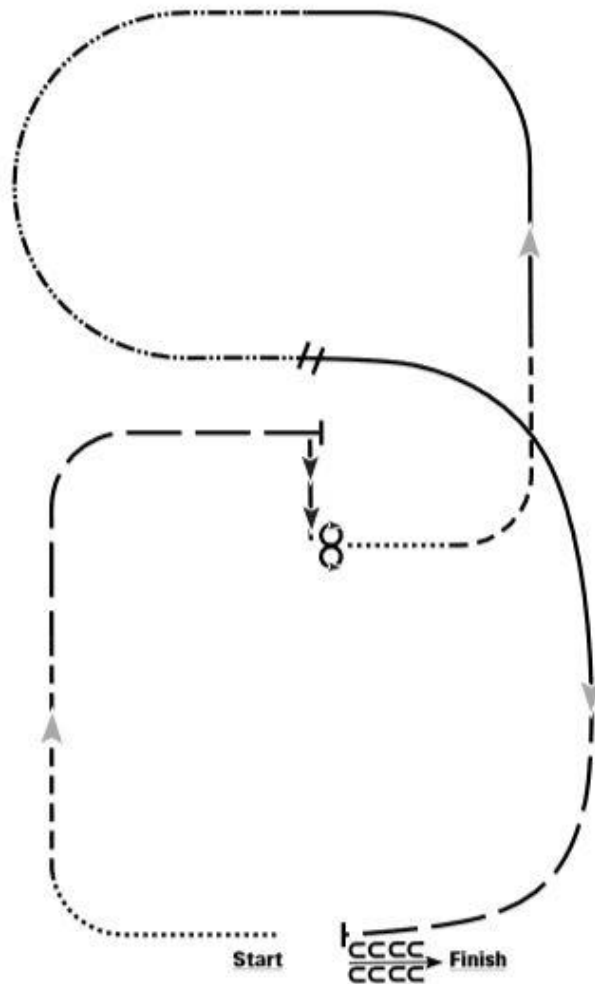

American Paint Horse Association
Ranch Riding PATTERN #3

1. Walk to the left around corner of the arena
2. Trot
3. Extend alongside of the arena and around the corner to center
4. Stop, side pass right
5. 360 turn each direction (either way 1st)
6. Walk
7. Trot
8. Lope left lead
9. Extend the lope
10. Change leads (simple or flying)
11. Collect to the lope
12. Extend trot
13. Stop and back

Ranch Trail

Amateur
Open
Open SPB

Ranch Trail

Youth 18 & Under
Beginner

American Paint Horse Association

PATTERN IV

- Trot - 120 feet
- Extended Walk - 75 feet
- Lope - 150 feet
- Extended Trot - 240 feet
- Stop and Reverse
- Lope - 150 feet
- Extended Lope - 200 feet
- Ordinary Walk - 30 feet
- Trot - 90 feet
- Stop and Back