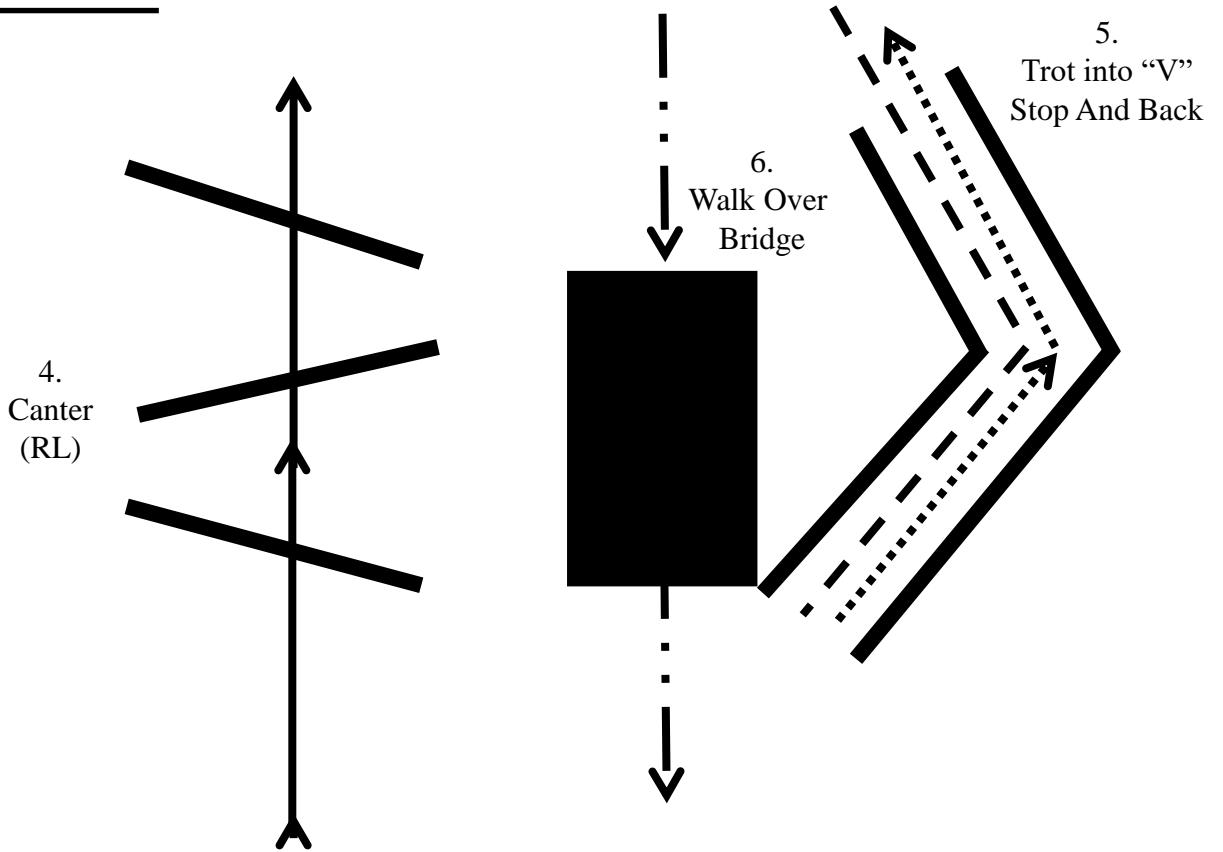

American Paint Horse Association
Ranch Riding PATTERN #3

1. Walk to the left around corner of the arena
2. Trot
3. Extend alongside of the arena and around the corner to center
4. Stop, side pass right
5. 360 turn each direction (either way 1st)
6. Walk
7. Trot
8. Lope left lead
9. Extend the lope
10. Change leads (simple or flying)
11. Collect to the lope
12. Extend trot
13. Stop and back

Ranch Trail

Amateur
Open
Open SPB

Ranch Trail

Youth 18 & Under
Beginner

American Paint Horse Association

PATTERN IV

- Trot - 120 feet
- Extended Walk - 75 feet
- Lope - 150 feet
- Extended Trot - 240 feet
- Stop and Reverse
- Lope - 150 feet
- Extended Lope - 200 feet
- Ordinary Walk - 30 feet
- Trot - 90 feet
- Stop and Back