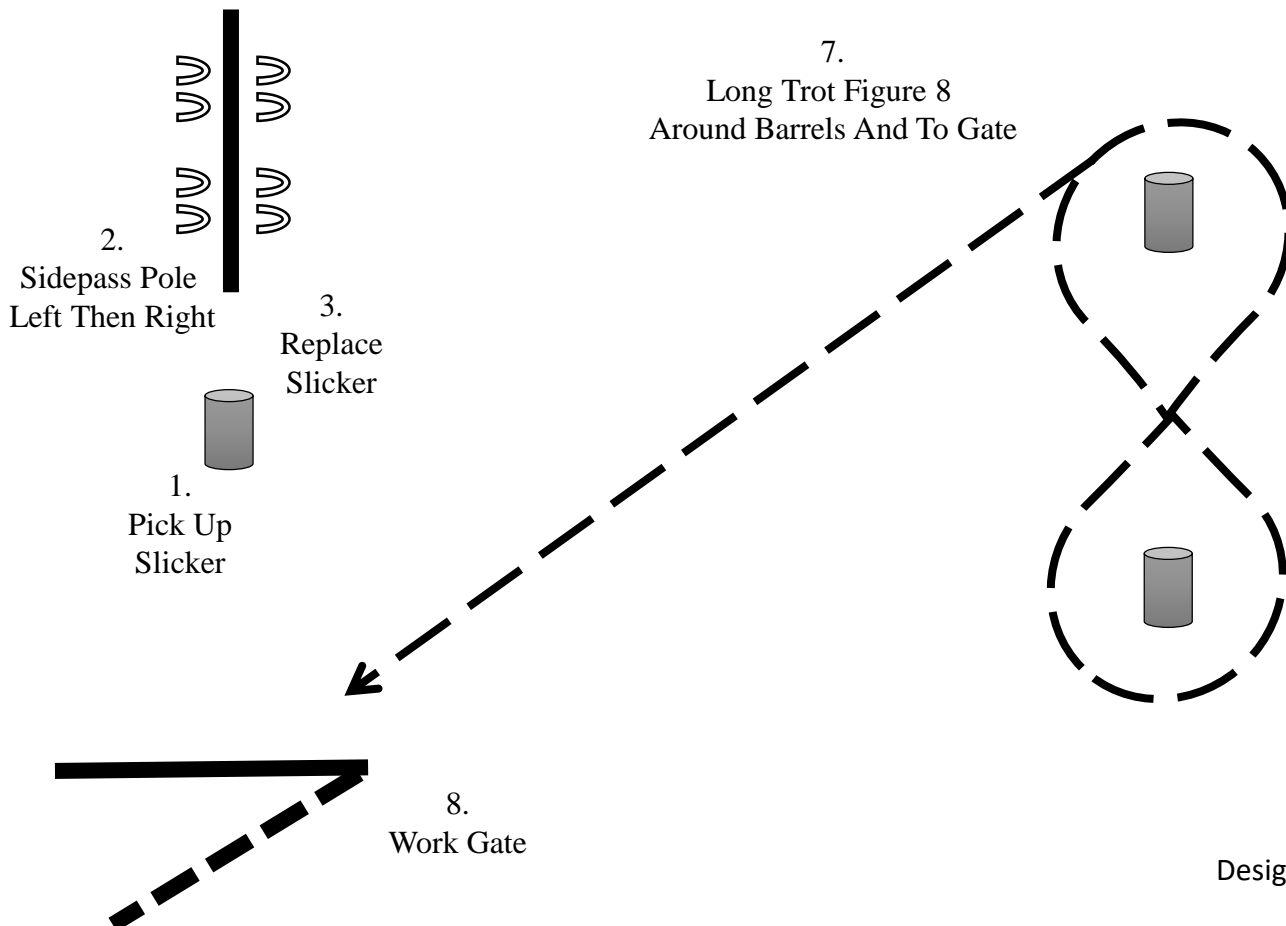

American Paint Horse Association
Ranch Riding PATTERN #3

1. Walk to the left around corner of the arena
2. Trot
3. Extend alongside of the arena and around the corner to center
4. Stop, side pass right
5. 360 turn each direction (either way 1st)
6. Walk
7. Trot
8. Lope left lead
9. Extend the lope
10. Change leads (simple or flying)
11. Collect to the lope
12. Extend trot
13. Stop and back

Ranch Trail

Amateur
Open
Open SPB

Ranch Trail

Youth 18 & Under
Beginner

American Paint Horse Association

PATTERN IV

- Trot - 120 feet
- Extended Walk - 75 feet
- Lope - 150 feet
- Extended Trot - 240 feet
- Stop and Reverse
- Lope - 150 feet
- Extended Lope - 200 feet
- Ordinary Walk - 30 feet
- Trot - 90 feet
- Stop and Back