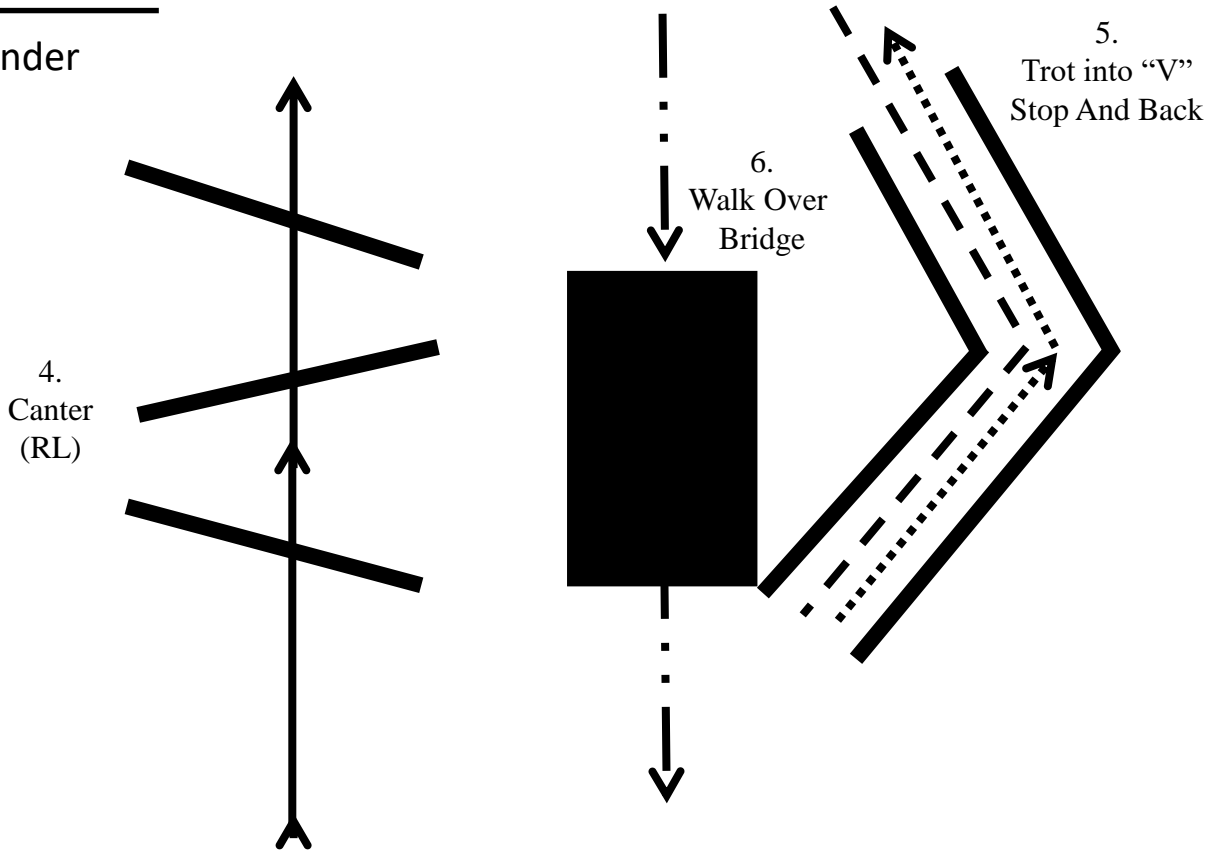

American Paint Horse Association
Ranch Riding PATTERN #3

1. Walk to the left around corner of the arena
2. Trot
3. Extend alongside of the arena and around the corner to center
4. Stop, side pass right
5. 360 turn each direction (either way 1st)
6. Walk
7. Trot
8. Lope left lead
9. Extend the lope
10. Change leads (simple or flying)
11. Collect to the lope
12. Extend trot
13. Stop and back

Ranch Trail

Amateur
Open
Open SPB

Ranch Trail

Youth 18 & Under
Beginner

American Paint Horse Association

PATTERN IV

- Trot - 120 feet
- Extended Walk - 75 feet
- Lope - 150 feet
- Extended Trot - 240 feet
- Stop and Reverse
- Lope - 150 feet
- Extended Lope - 200 feet
- Ordinary Walk - 30 feet
- Trot - 90 feet
- Stop and Back