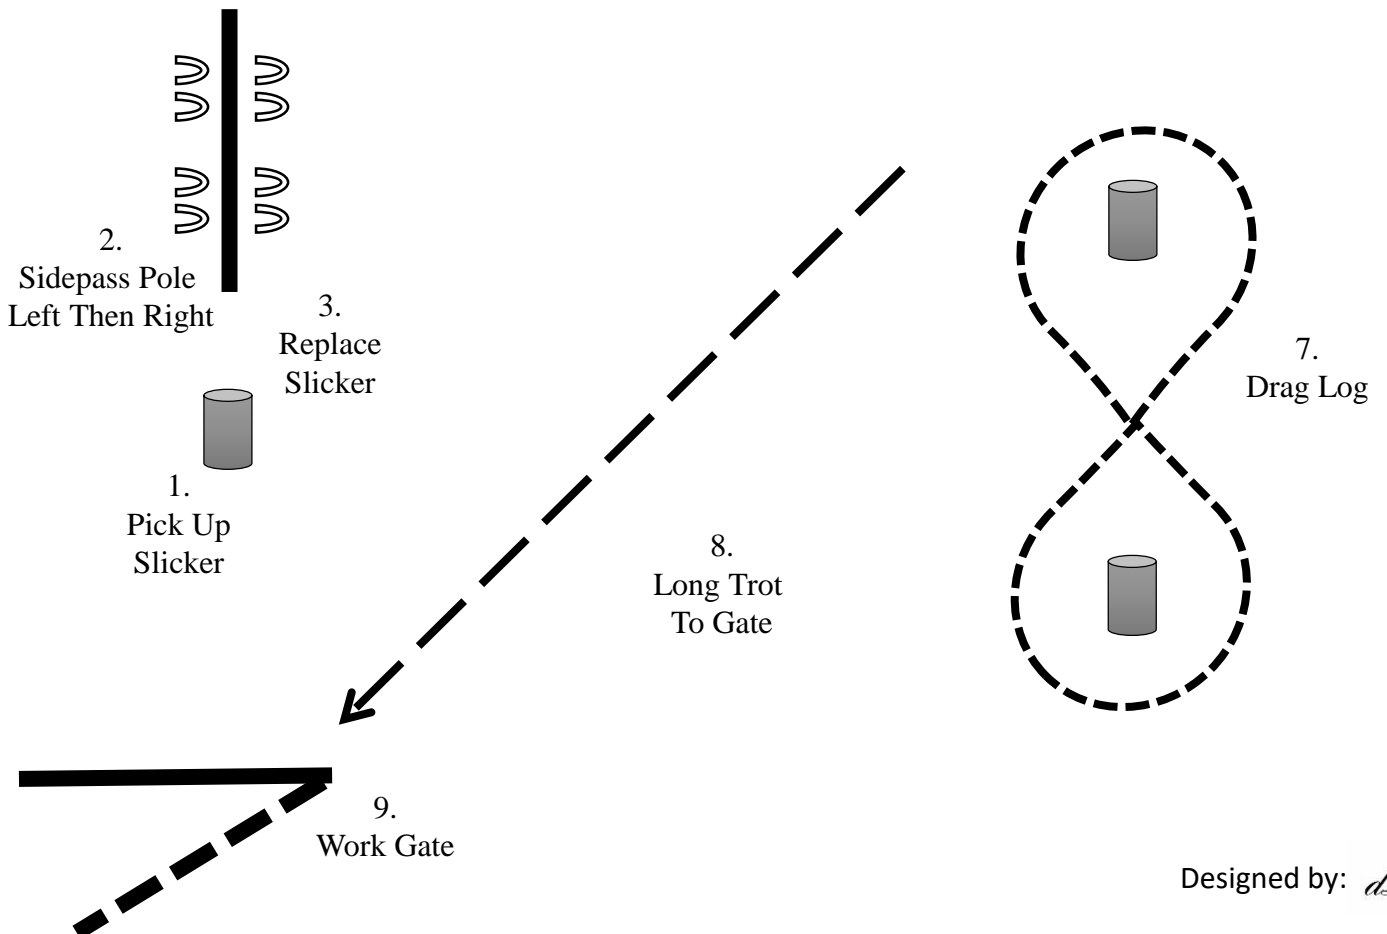

American Paint Horse Association
Ranch Riding PATTERN #3

1. Walk to the left around corner of the arena
2. Trot
3. Extend alongside of the arena and around the corner to center
4. Stop, side pass right
5. 360 turn each direction (either way 1st)
6. Walk
7. Trot
8. Lope left lead
9. Extend the lope
10. Change leads (simple or flying)
11. Collect to the lope
12. Extend trot
13. Stop and back

Ranch Trail

Amateur
Open
Open SPB

Ranch Trail

Youth 18 & Under
Beginner

American Paint Horse Association

PATTERN IV

- Trot - 120 feet
- Extended Walk - 75 feet
- Lope - 150 feet
- Extended Trot - 240 feet
- Stop and Reverse
- Lope - 150 feet
- Extended Lope - 200 feet
- Ordinary Walk - 30 feet
- Trot - 90 feet
- Stop and Back